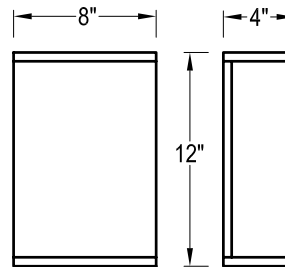

Fixture Specification

MODEL #: **BSD**

STYLE / LAMP / LAMP / WATTAGE / KELVIN / BALLAST / FINISH / LENS / ACCESSORIES / SIZE / COMPLIANCE
QTY TYPE QTY TYPE DETAIL

PROJECT : _____ TYPE : _____ NOTE : _____