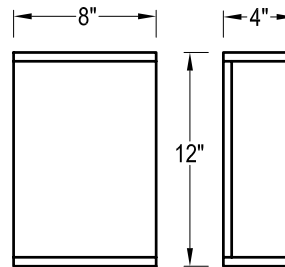

Fixture Specification

MODEL #: **BSD**

STYLE / LAMP / LAMP / WATTAGE / KELVIN / BALLAST / FINISH / LENS / ACCESSORIES / SIZE / COMPLIANCE
QTY TYPE DETAIL

PROJECT : _____ TYPE : _____ NOTE : _____