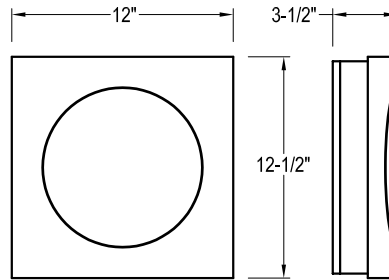

Fixture Specification

MODEL #: SR

STYLE / LAMP / LAMP / WATTAGE / KELVIN / BALLAST / FINISH / LENS / ACCESSORIES / SIZE / COMPLIANCE
QTY TYPE DETAIL

PROJECT: _____ TYPE: _____ NOTE: _____