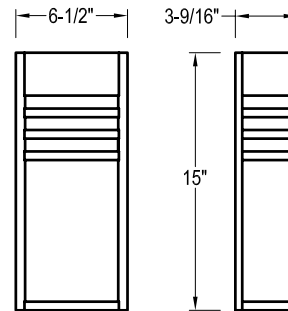

Fixture Specification

MODEL # : **WBV**

STYLE / LAMP / LAMP / WATTAGE / KELVIN / BALLAST / FINISH / LENS / ACCESSORIES / SIZE / COMPLIANCE
QTY TYPE DETAIL

PROJECT : _____ TYPE : _____ NOTE : _____