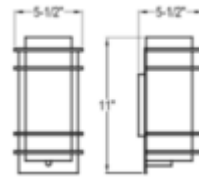

MODEL #
BCL

TECHNICAL SPECIFICATION

MODEL #:	WATTAGE:	VOLTAGE:	KELVIN:	SIZE:
TECHNOLOGY:	ACCESSORIES:			
PROJECT:	NOTES:			
TYPE:	AREA:			

FEATURES

PRODUCT IMAGE

APPLICATION

Outdoor/Indoor
Sconce
Wet

LOCATION

Wet

LIGHT PROPERTIES

Available Kelvin Options:

2700K WARM WHITE	3000K SOFT WHITE	3500K NEUTRAL	4000K COOL WHITE	5000K DAYLIGHT

LED CHIPS USED
LG/NICHIA/SAMSUNG

TESTED
LM80 AND LM82

CRI
80+

LIFE HOURS
50,000

LED BULB WATTAGE	SOURCE LUMENS @40K	DELIVERED LUMENS
6	600	450
9	900	675
12	1200	900

VOLTAGE
Standard: TD - 120V TRIAC/ELV DIMMABLE
ND - 120V NON DIMMABLE
DV - 120V/277V NON DIMMABLE