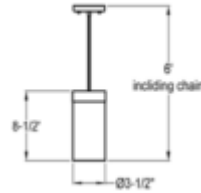

MODEL #
RFBS

TECHNICAL SPECIFICATION

MODEL #:	WATTAGE:	VOLTAGE:	KELVIN:	SIZE:
TECHNOLOGY:	ACCESSORIES:			
PROJECT:	NOTES:			
TYPE:	AREA:			

FEATURES

PRODUCT IMAGE

APPLICATION

Indoor
Sconce/Mini Pendant LED Lamp

LOCATION

Damp

LIGHT PROPERTIES

Available Kelvin Options:

2700K WARM WHITE	3000K SOFT WHITE	4000K COOL WHITE	5000K DAYLIGHT

LED CHIPS USED
LG/NICHIA/SAMSUNG

TESTED
LM80 AND LM82

CRI
80+

LIFE HOURS
50,000

LED GU24 BULB OR MEDIUM BULB

LED BULB WATTAGE	SOURCE LUMENS @40K	DELIVERED LUMENS
6	600	450
9	900	675
12	1200	900

VOLTAGE

Standard:
TD - 120V TRIAC/ELV DIMMABLE
ND - 120V NON DIMMABLE
DV - 120V/277V NON DIMMABLE