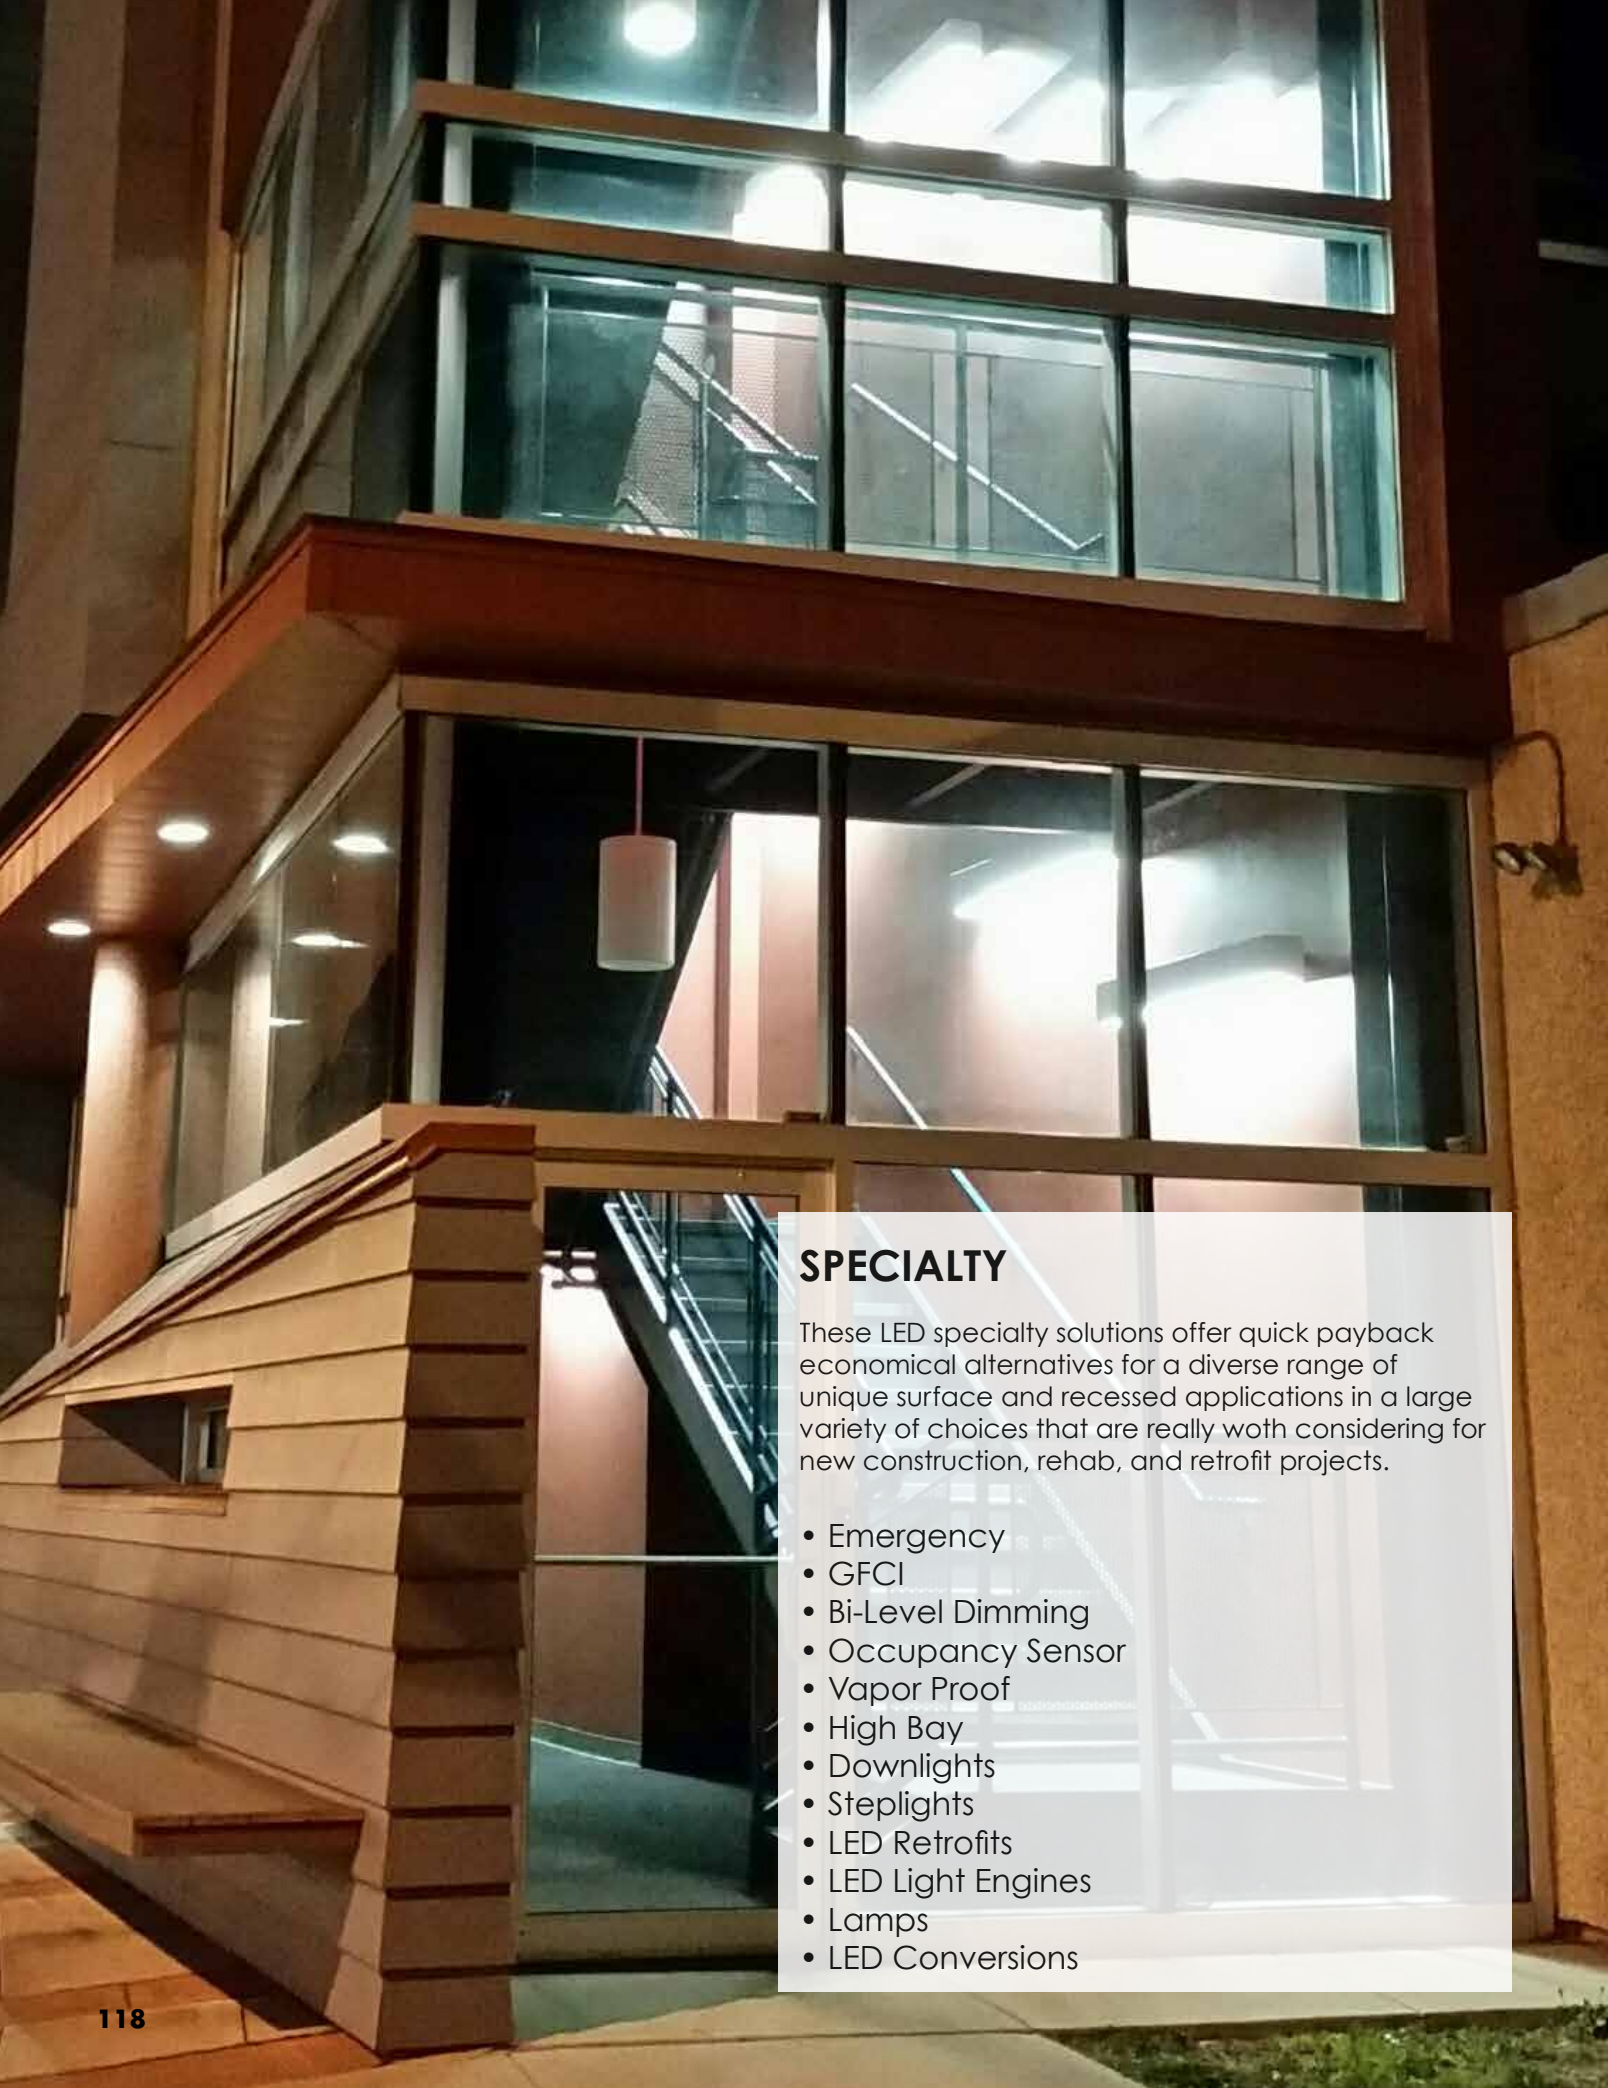

OFE

Architectural Bronzestone
Clear Tempered Glass

Width	Height	Depth
9"	7"	6 1/4"

OFT

Architectural Bronzestone
Clear Tempered Glass

Width	Height	Depth
24"	24 1/2"	10 1/4"

SPECIALTY

These LED specialty solutions offer quick payback economical alternatives for a diverse range of unique surface and recessed applications in a large variety of choices that are really worth considering for new construction, rehab, and retrofit projects.