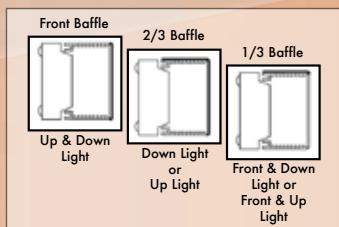

TASK

VAS
White / Clear Prismatic Acrylic
Length: 18 1/4", 24 1/4", 36 1/4", 48 1/4"
Height: 4 1/2"
Depth: 4 3/8"