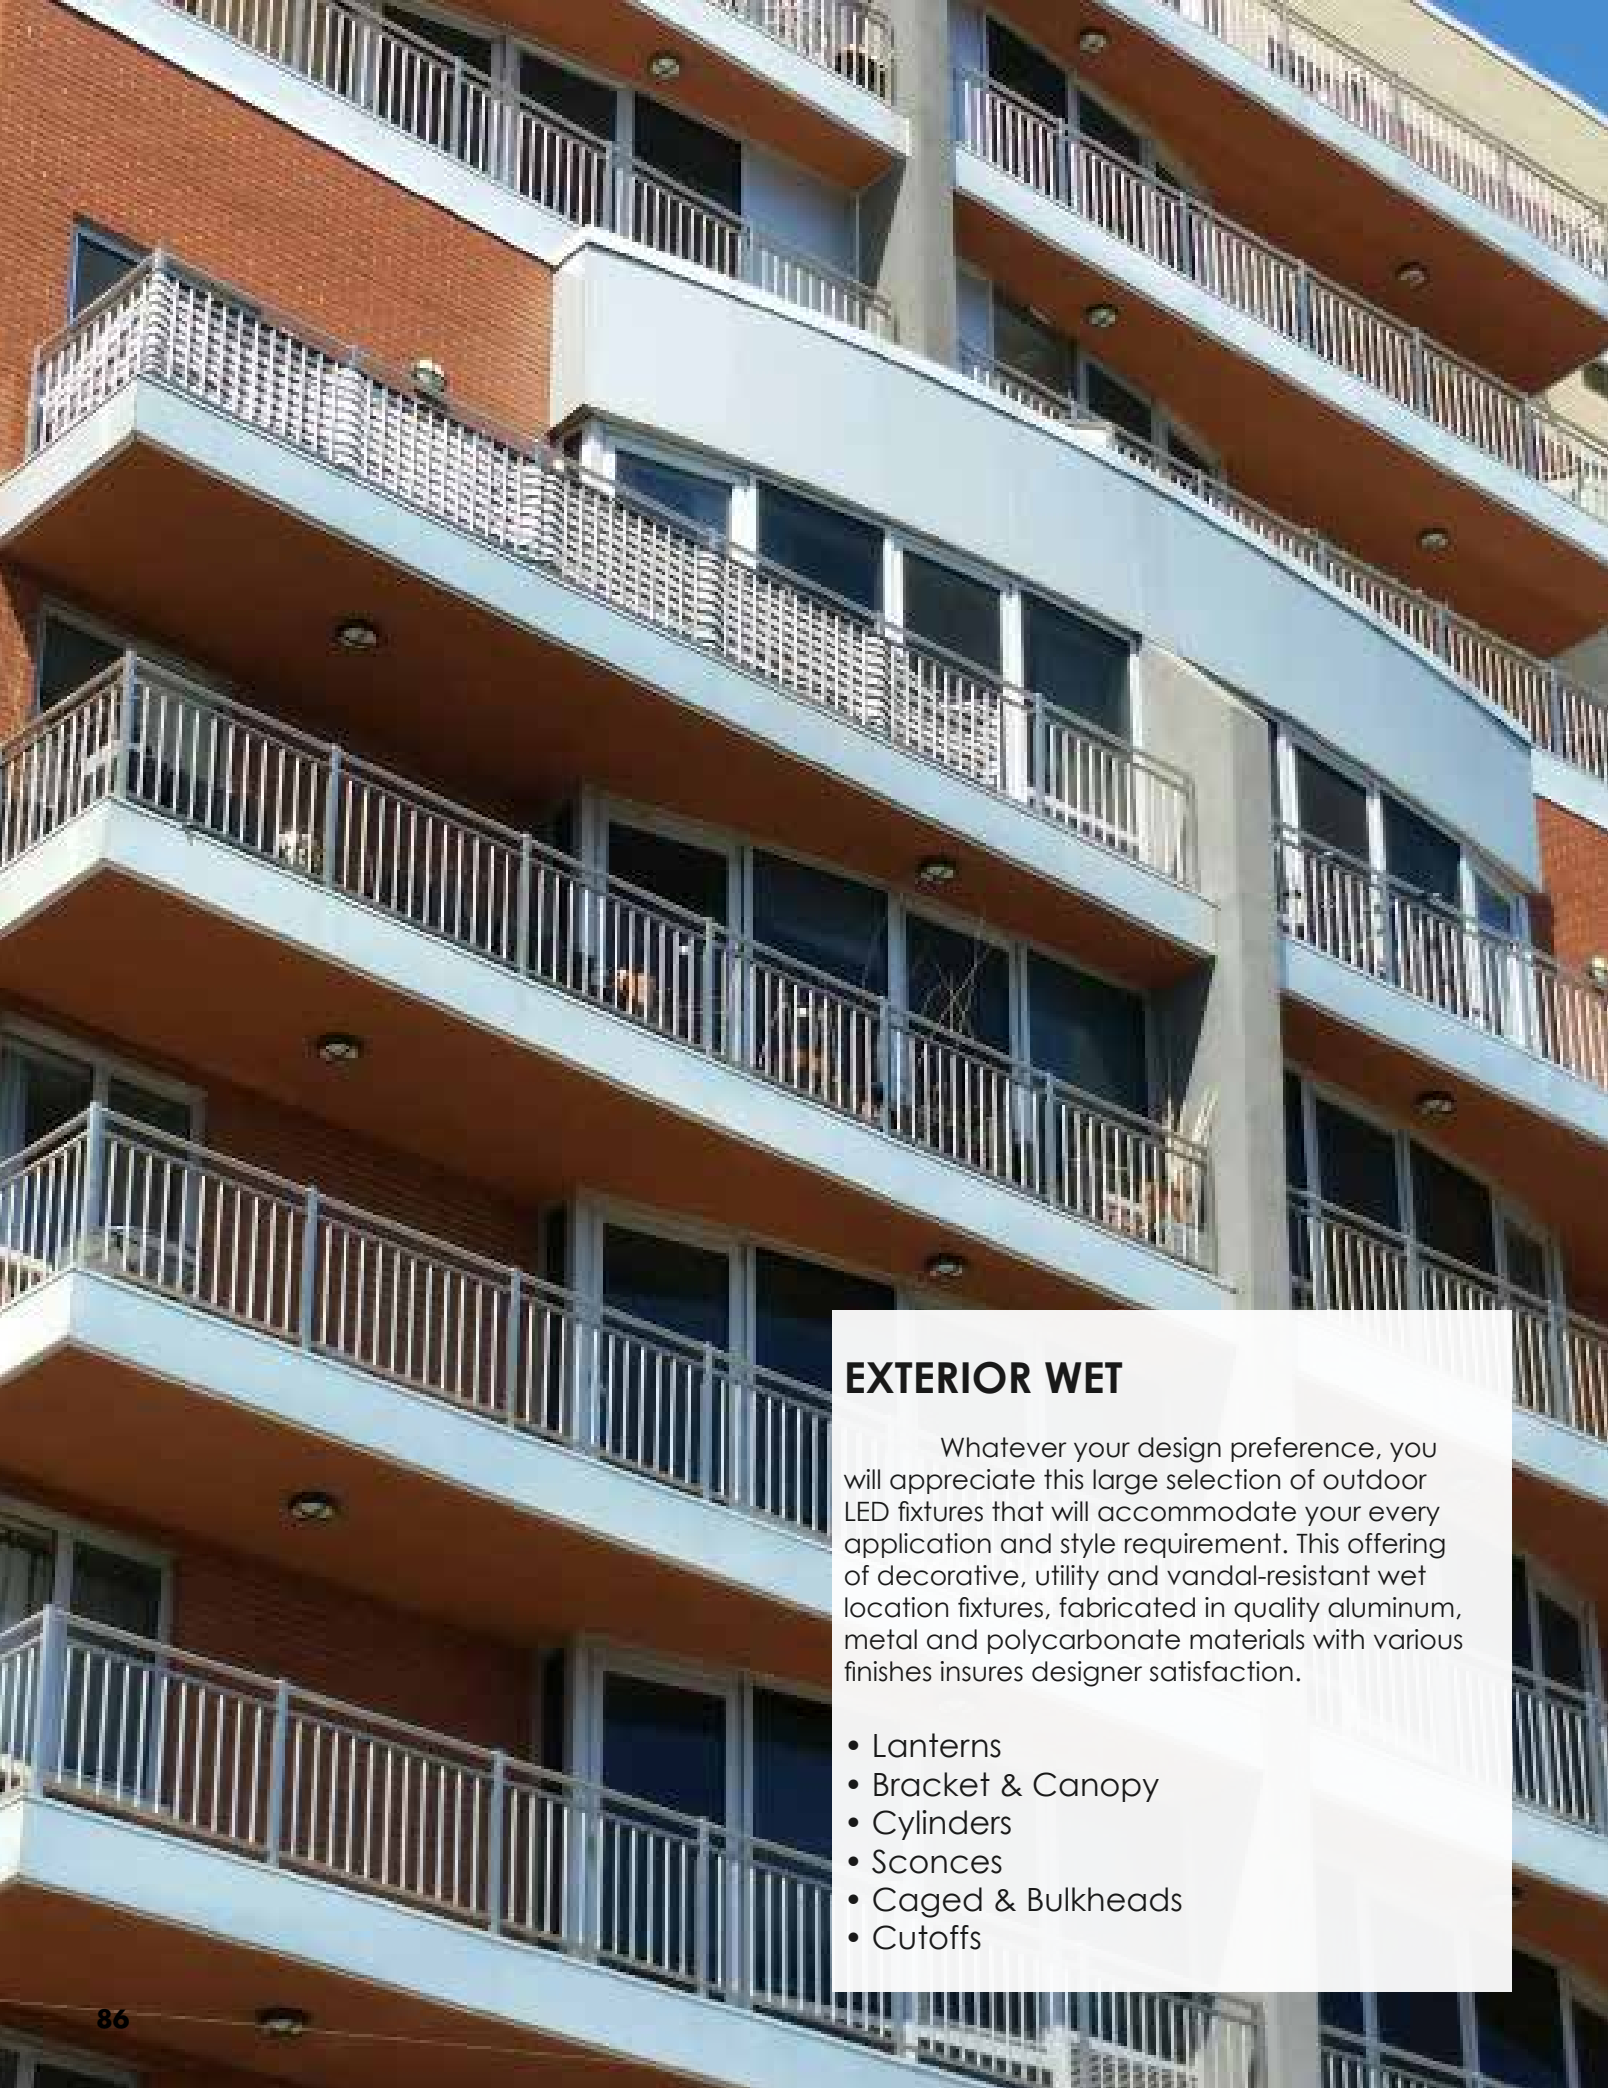

EXTERIOR WET

Whatever your design preference, you will appreciate this large selection of outdoor LED fixtures that will accommodate your every application and style requirement. This offering of decorative, utility and vandal-resistant wet location fixtures, fabricated in quality aluminum, metal and polycarbonate materials with various finishes insures designer satisfaction.

- Lanterns
- Bracket & Canopy
- Cylinders
- Sconces
- Caged & Bulkheads
- Cutoffs