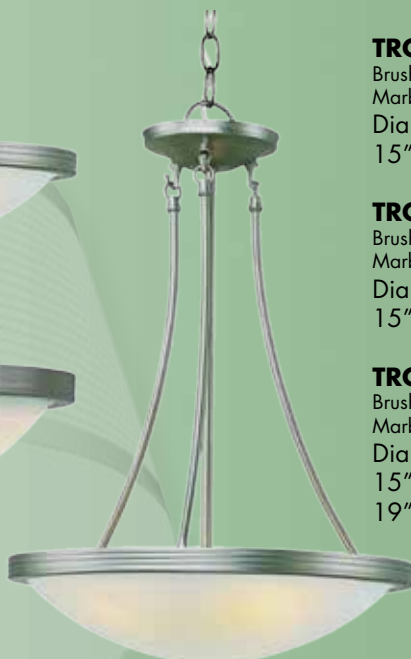

TRC
Brushed Nickel
Marbleized Glass
Diameter 15" Height 7"

TRCL
Brushed Nickel
Marbleized Glass
Diameter 15" Height 21"
19" Height 22"

TRCL