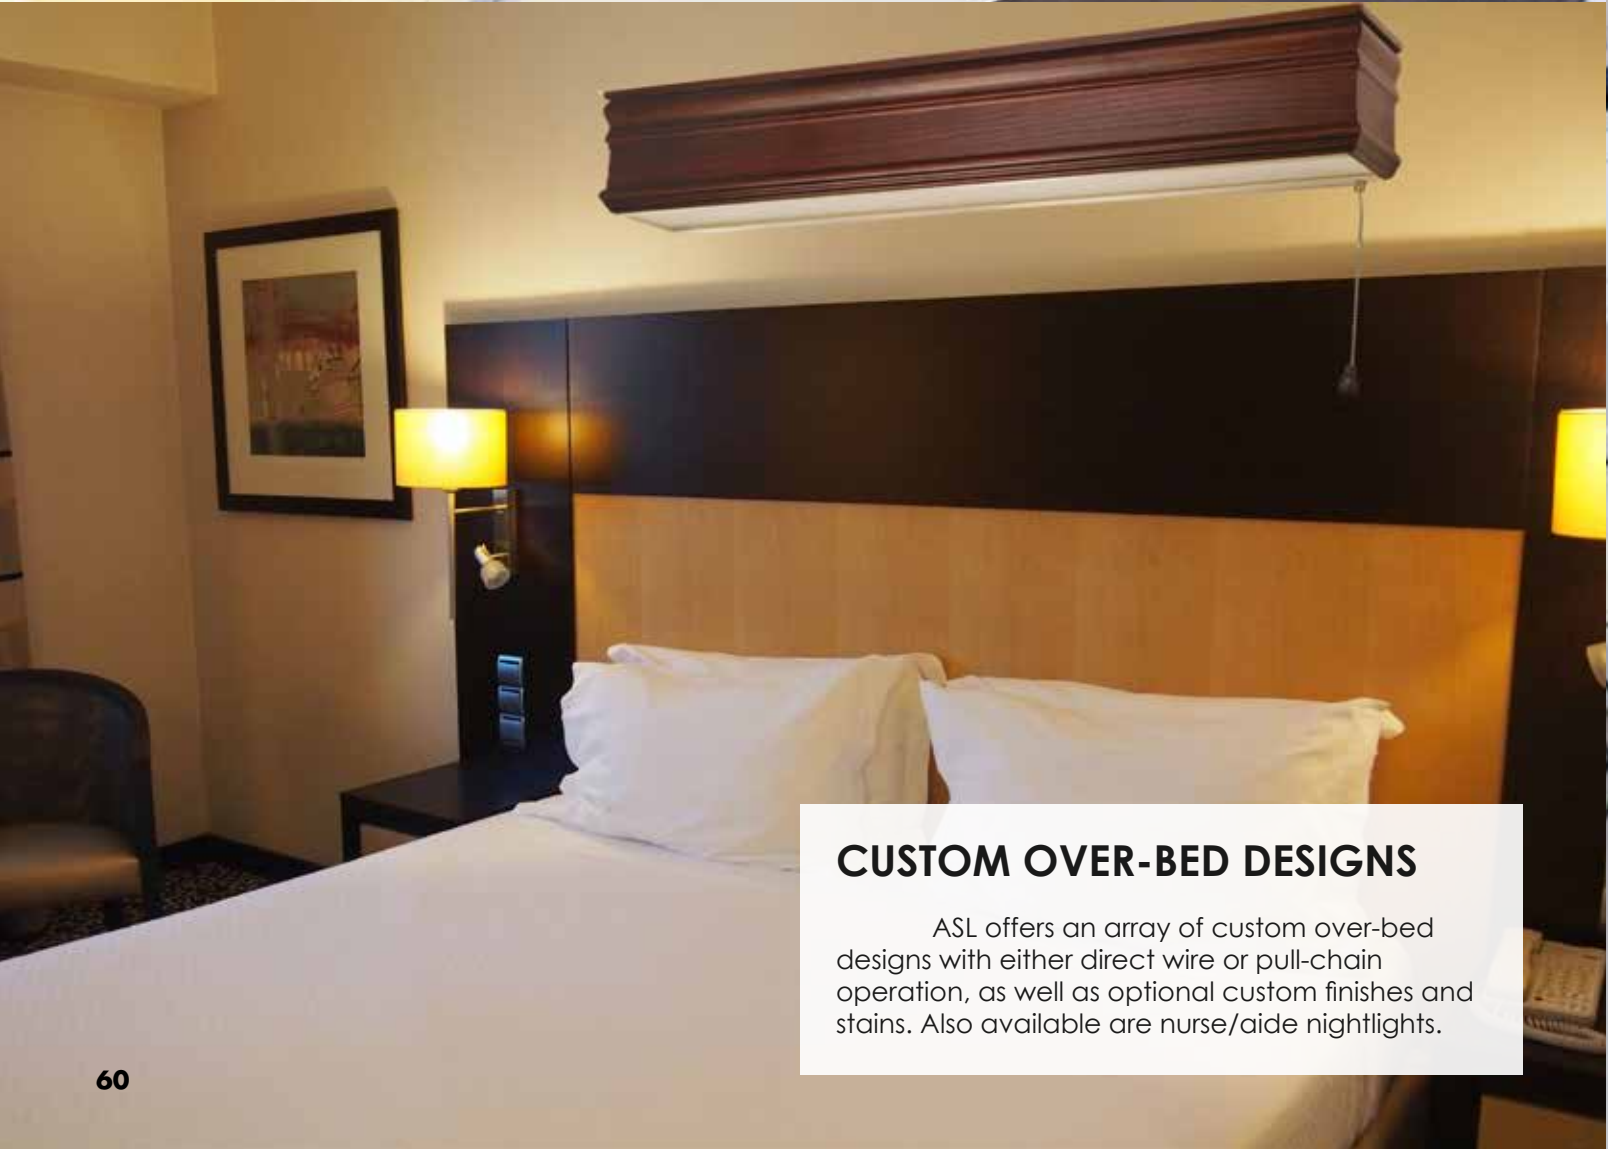

CUSTOM OVER-BED DESIGNS

ASL offers an array of custom over-bed designs with either direct wire or pull-chain operation, as well as optional custom finishes and stains. Also available are nurse/aide nightlights.