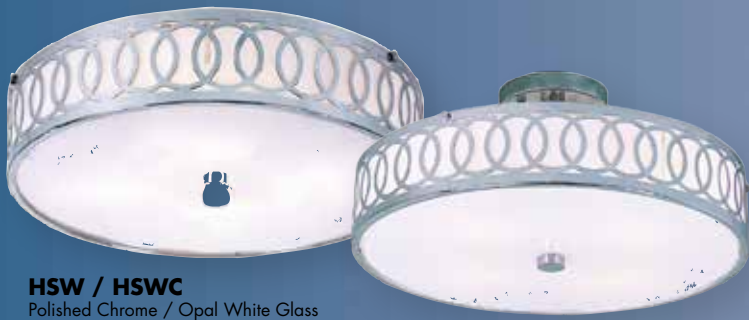

HSW / HSWC

Polished Chrome / Opal White Glass

	Diameter	Height
HSW	10"	4 1/2"
	12"	4 1/2"
	15 3/4"	4 1/2"
HSWC	15 3/4"	7 1/2"