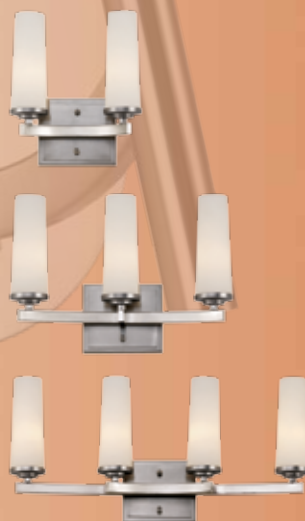

GLASS SHADES

TLZ
Brushed Nickel
Marbleized Glass
Width 7 3/4" Height 6 1/4" Depth 4 1/4"

TLK
Brushed Nickel
White Frost
Width 4 1/2" Height 9" Depth 6"

TLX
Polished Nickel
Etched Opal Glass
Width 6 3/4" Height 7 3/4" Depth 5 3/4"