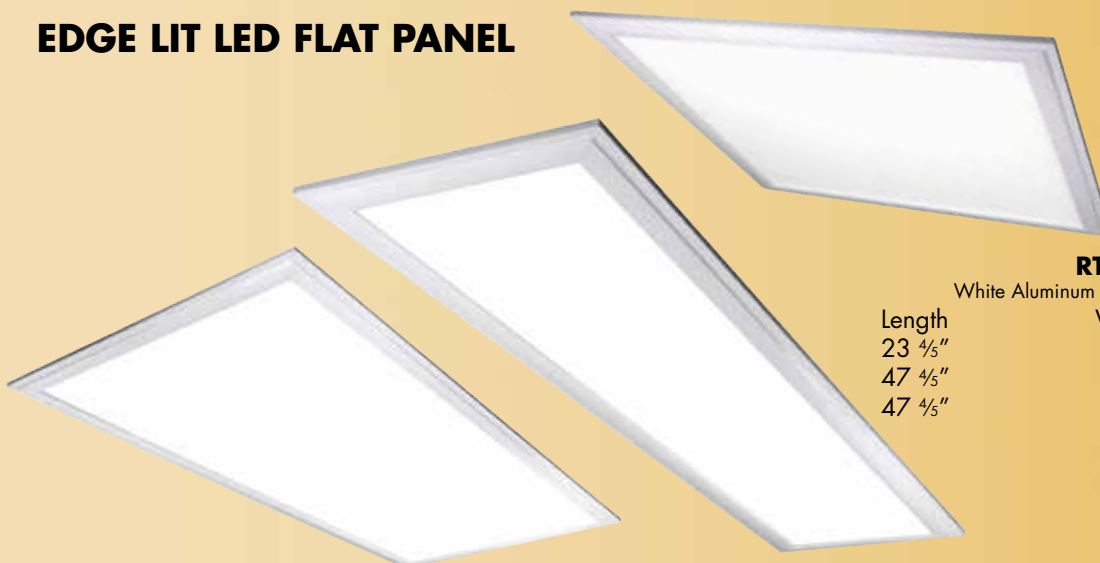

EDGE LIT LED FLAT PANEL

RTELP			
White Aluminum / Translucent White			
Length	Width	Height	
23 ⁴/₅"	23 ⁴/₅"	2"	
47 ⁴/₅"	11 ⁴/₅"	2"	
47 ⁴/₅"	23 ⁴/₅"	2"