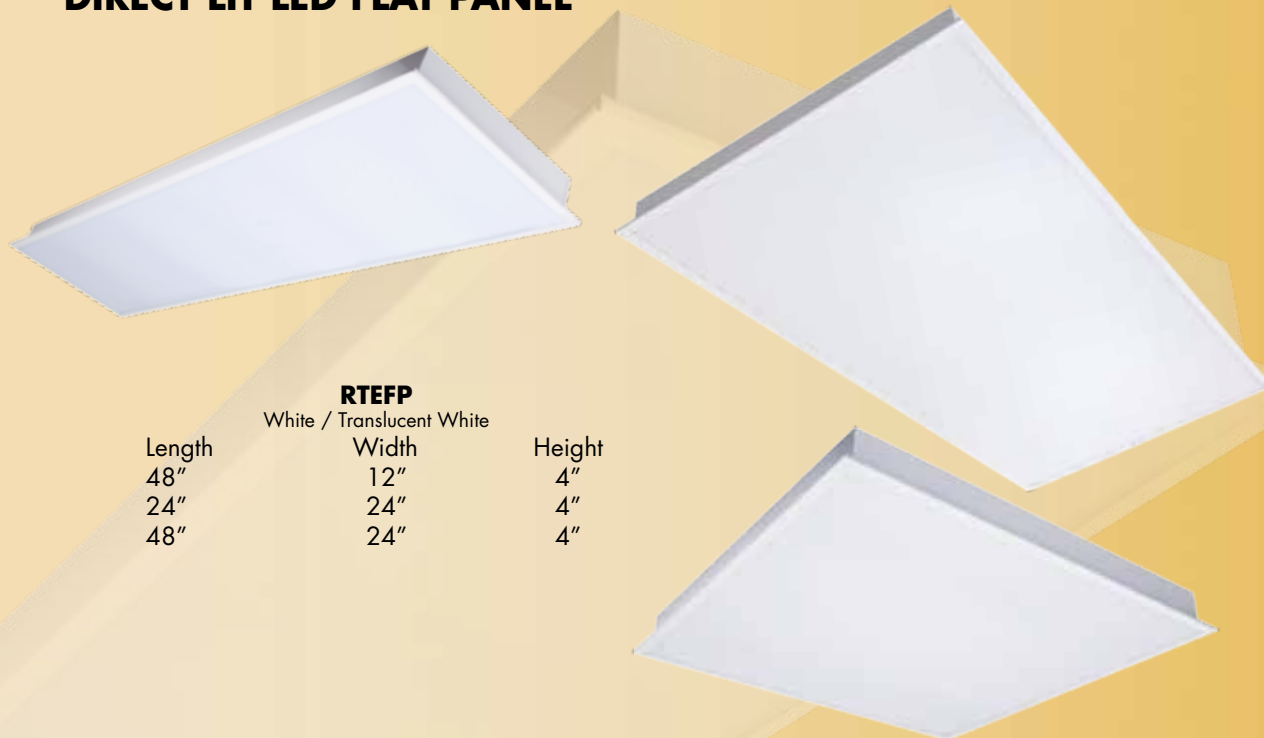

DIRECT LIT LED FLAT PANEL

RTEFP			
White / Translucent White			
Length	Width	Height	
48"	12"	4"	
24"	24"	4"	
48"	24"	4"