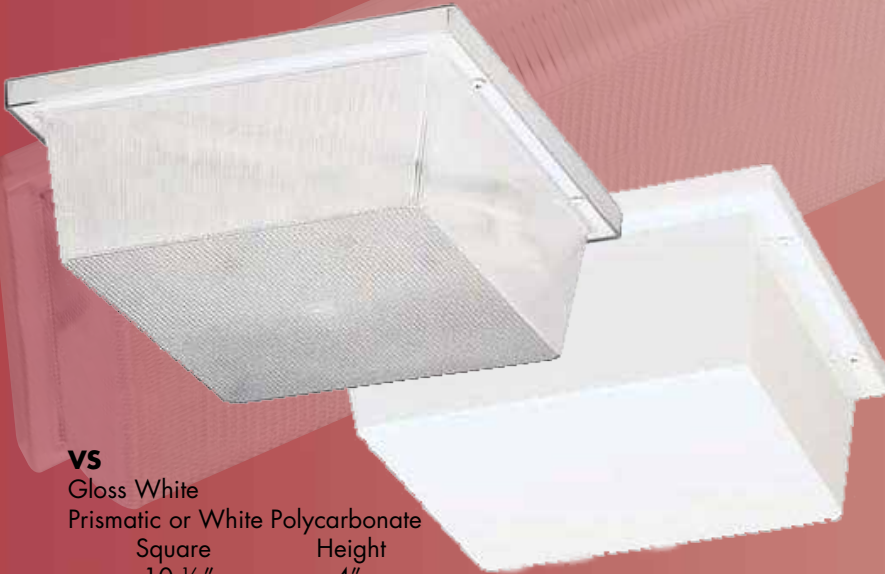

VS
Gloss White
Prismatic or White Polycarbonate
Square   Height
10 ½"   4"
10 ½"   5 ¼"